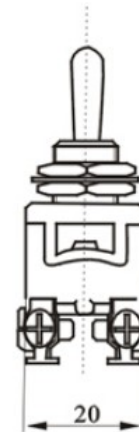

Toggle Switch E-SG 1322

Type	E-SG 1322
Function	ON-OFF-ON
Rated Voltage and Current	15A 250Vac/20A 125Vac
Contact Resistance	≤50mΩ
Insulation Resistance	≥100mΩ
Dielectric Intensity	≥1500Vac/Min(50Hz)
Temperature	-55~+85°C
Working Life	≥ 10000 Cycle