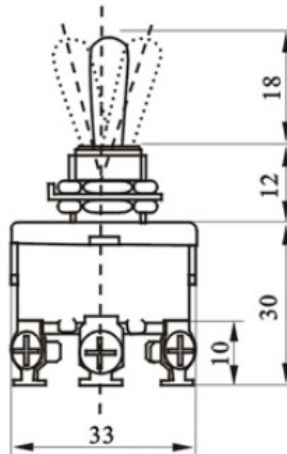

Toggle Switch E-SG 1322

Type	E-SG 1322
Function	ON-OFF-ON
Rated Voltage and Current	15A 250Vac/20A 125Vac
Contact Resistance	≤50mΩ
Insulation Resistance	≥100mΩ
Dielectric Intensity	≥1500Vac/Min(50Hz)
Temperature	-55~+85°C
Working Life	≥ 10000 Cycle